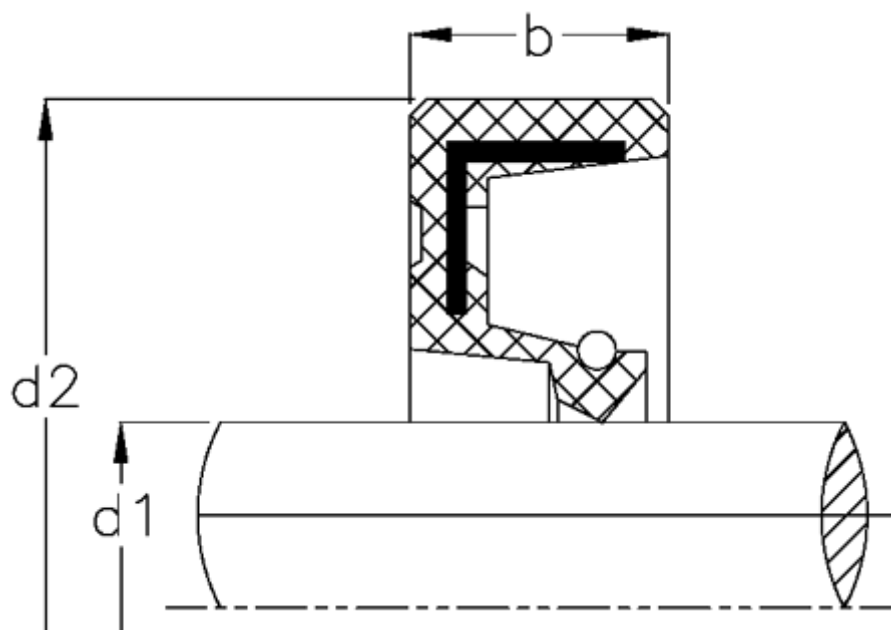

Data Sheet

Article number: 170102800380070000

Description: KLEE Rotary shaft seal WA 2838/7
NBR nitrile rubber, standard

Measures

b	= 7
d1	= 28
d2	= 38
Material	= NBR